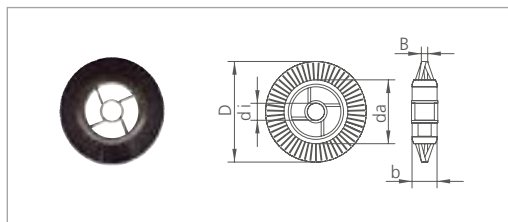

Brush Ring Ø 153 mm (D)

25.8	97.0	38.0		PP 0.70 mm	28.0	6	11		•	8144-1153-66
25.8	97.0	38.0		PA 6.6 white 0.70 mm	28.0	6	11		•	8144-1153-76
25.8	97.0	38.0		PA 6.6 white 1.0 mm	28.0	6	15		•	8144-1153-N6

We offer the world's most extensive product portfolios of stenter brushes.
If, contrary to expectations, none of them fits your requirements,
please ask us to for an individual production of your stenter brush.